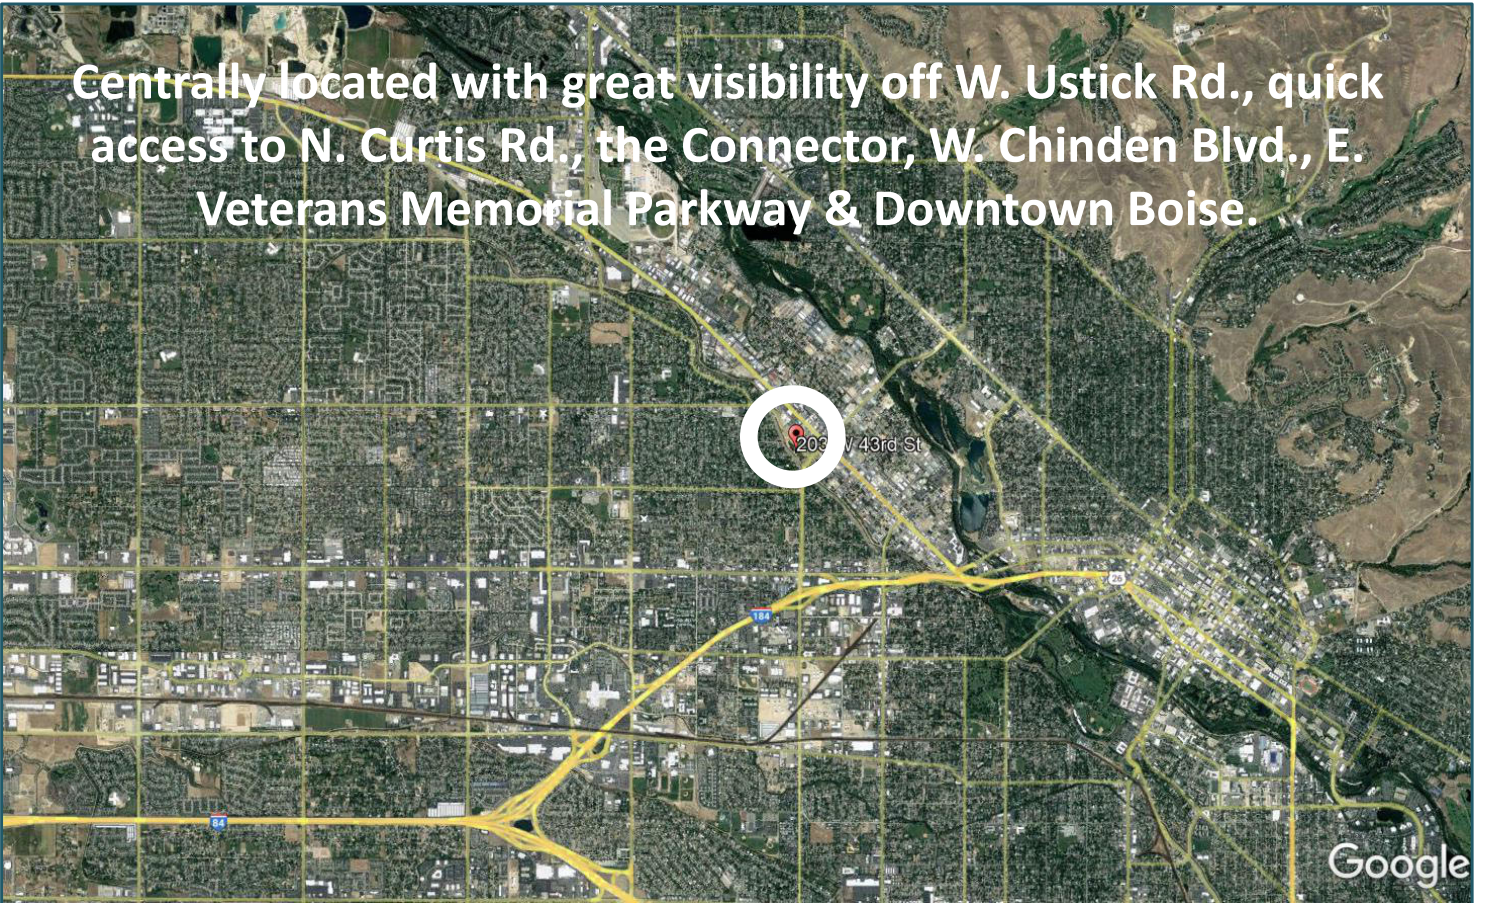

Contact: _____

RFR Properties, LLC, PO Box 2579, Eagle, ID 83616
www.rfrproperties.com

Bob Runyan: 208.863.8209 or br@rfrproperties.com

The information contained herein has been obtained by reliable sources, but is not guaranteed. This offering is subject to errors, omissions, prior sale, price change, and withdrawal.